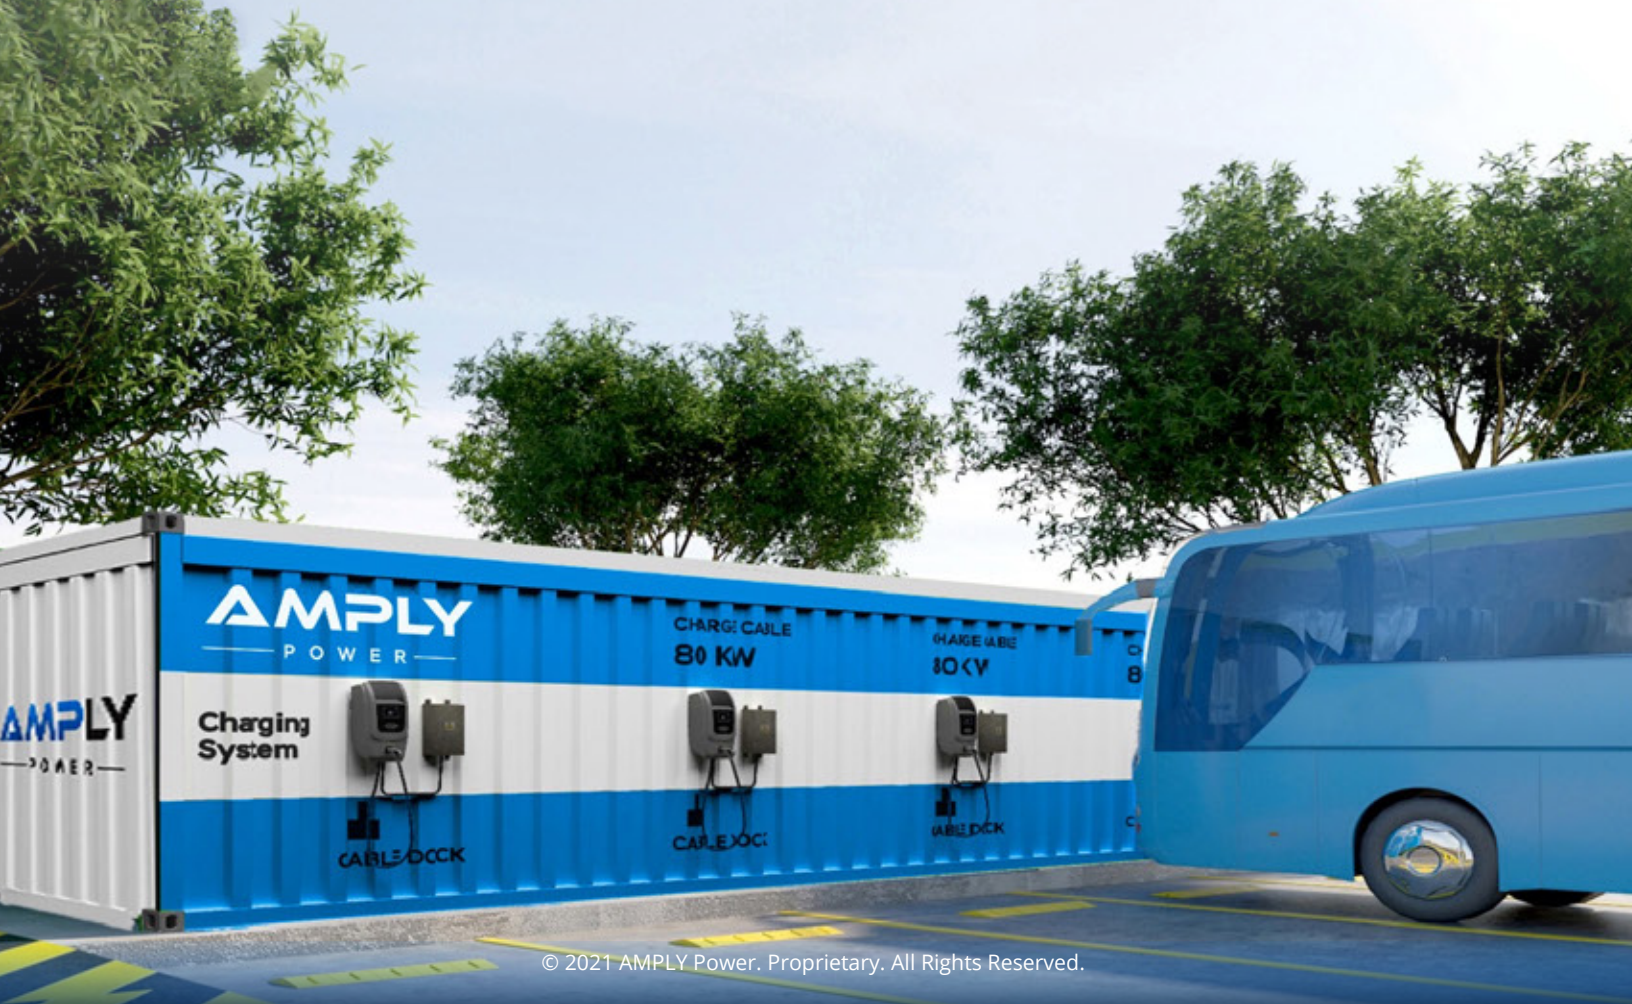

INRUSH™ | Containerized Charging System

Containerized, Portable Charging Solutions for EV Fleets

INRUSH provides:

- Charging infrastructure in half the time and half the cost
- A reusable and portable solution that offers flexibility
- A certified, pre-built capsule
- A modular solution that easily scales

For fleets and facilities with physical or operational constraints, implementing permanent EVSE can be another barrier to electrification. AMPLY eliminates this roadblock with our portable, semi-permanent charging infrastructure solution, **INRUSH**.

Flexible EV Infrastructure Anywhere

As an alternative to permanent infrastructure, AMPLY's INRUSH solution upcycles shipping containers to support five charging stations in a portable capsule. Assembly occurs off-site, minimizing impact to your existing operations, and can happen in parallel to any necessary utility planning. Ready to move your INRUSH equipment? Site restoration is easy, as all related electrical switchgear is housed inside your container.